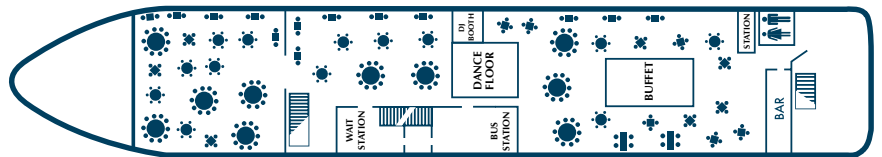

A MAGNIFICENT SHIP DESIGNED FOR FUN, COMFORT AND INCREDIBLE VIEWS.

You can rest assured that you are aboard a vessel created with your safety and comfort in mind.

Ship Features Include:

Climate-controlled interior decks | Panoramic windows | Spacious dance floors | Full service bars
Topside open-air observation deck | Handicap-accessible | Coast Guard approved for up to 450 passengers

Deck plans

Fiesta Deck

Seating Capacity	244
Bar	1
Heads	2
Dance Floor	1

TOUR THE FIESTA DECK. [CLICK HERE!](#)